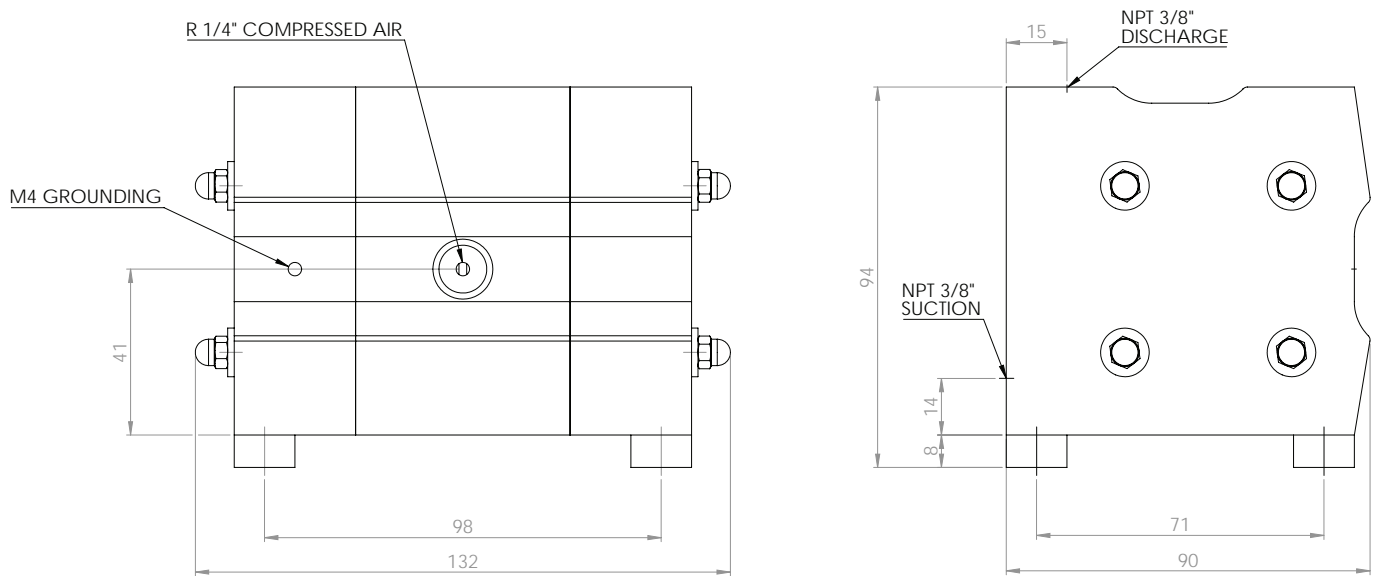

Dimensions