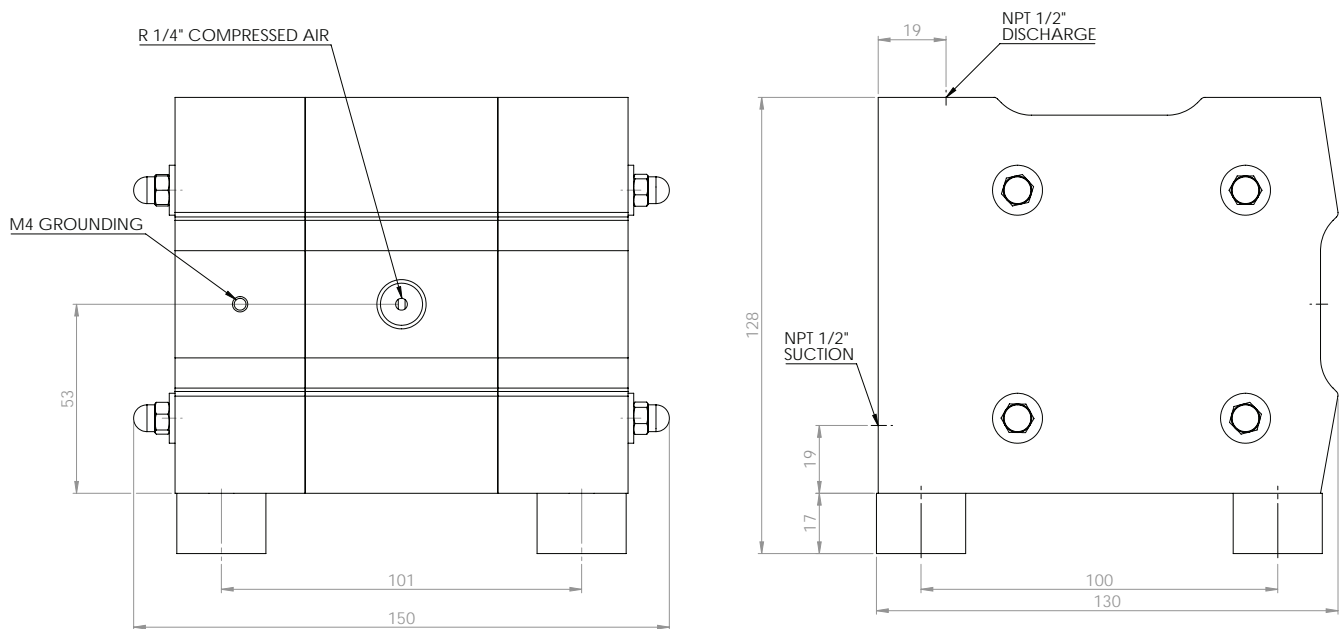

Dimensions