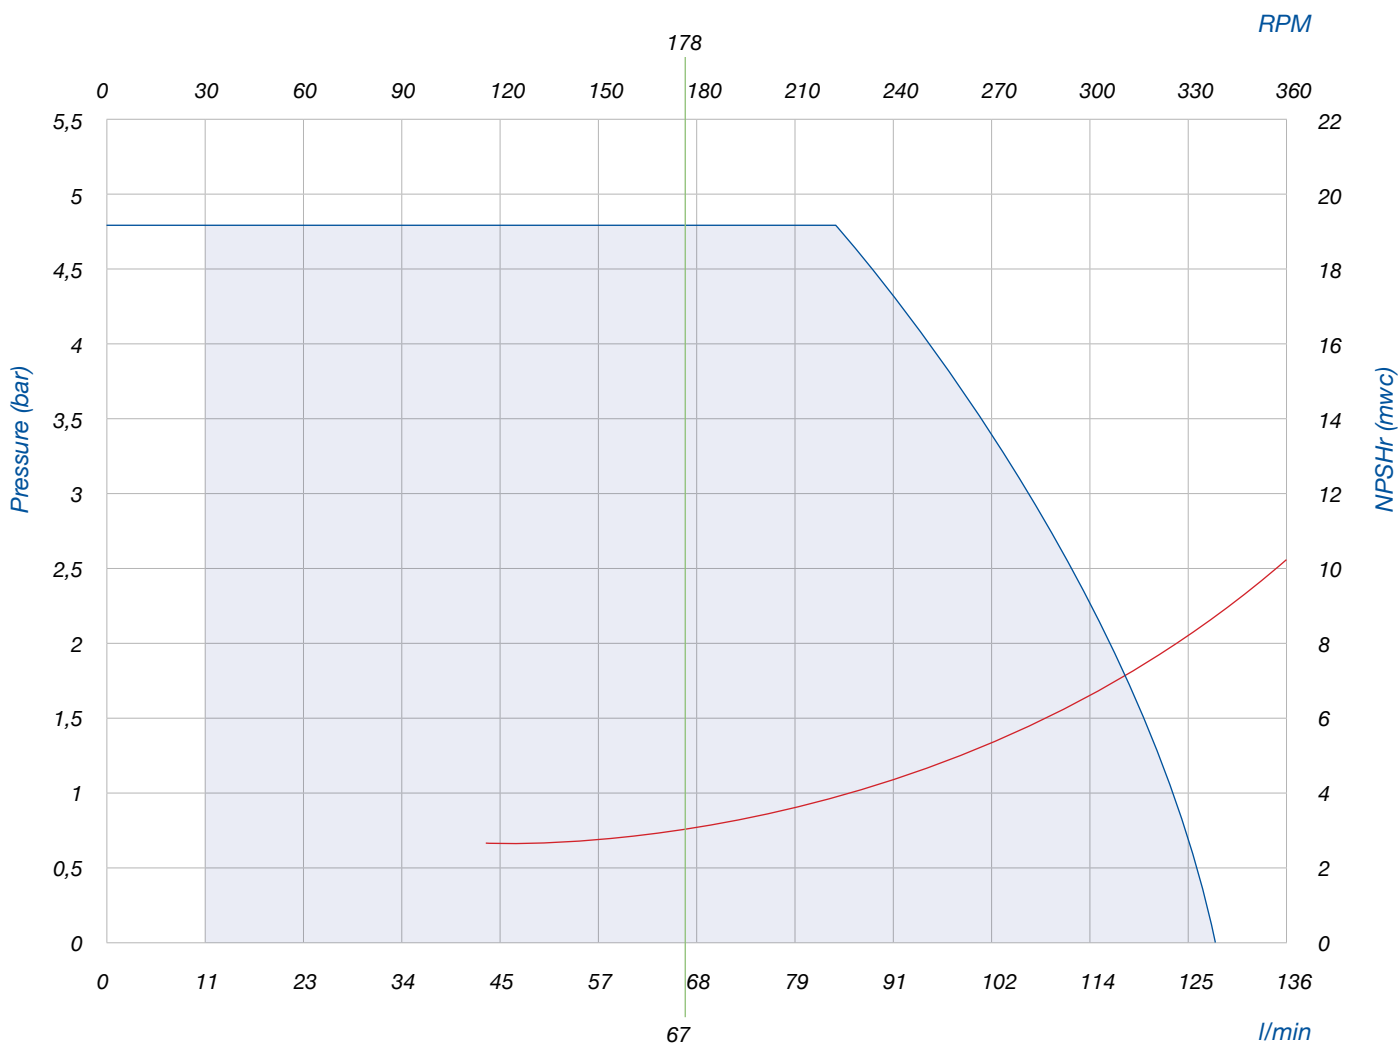

### No. 7 Drive options

AC = 178 RPM, Gearbox with AC drive

EXAMPLE PUMP TYPE

VA-EH25 SS ST TF TO D4 AC

NOTE not all combinations are available