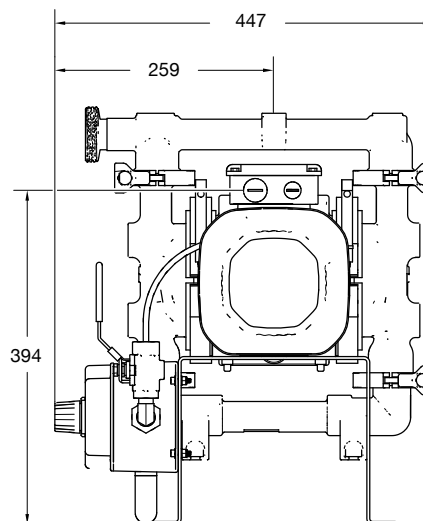

Verderair

VA-EH25 FD

Dimensions (mm)