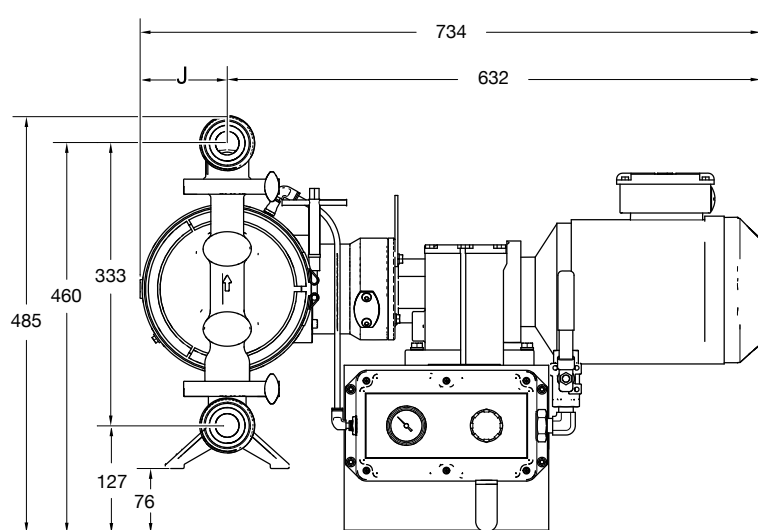

Verderair

VA-EH25 FD

Dimensions (mm)