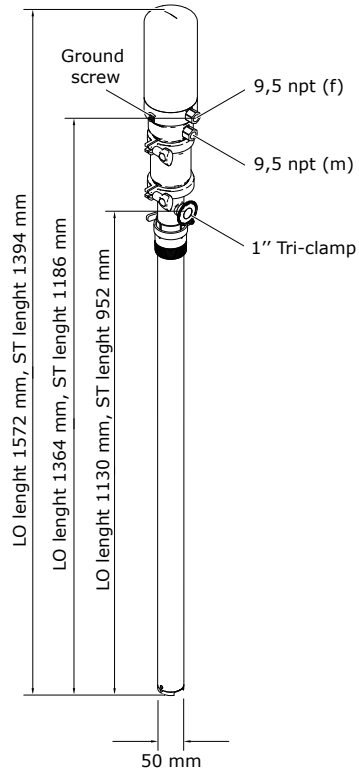

Verderair VA-H25 SP

VA-H25 SP

Air consumption