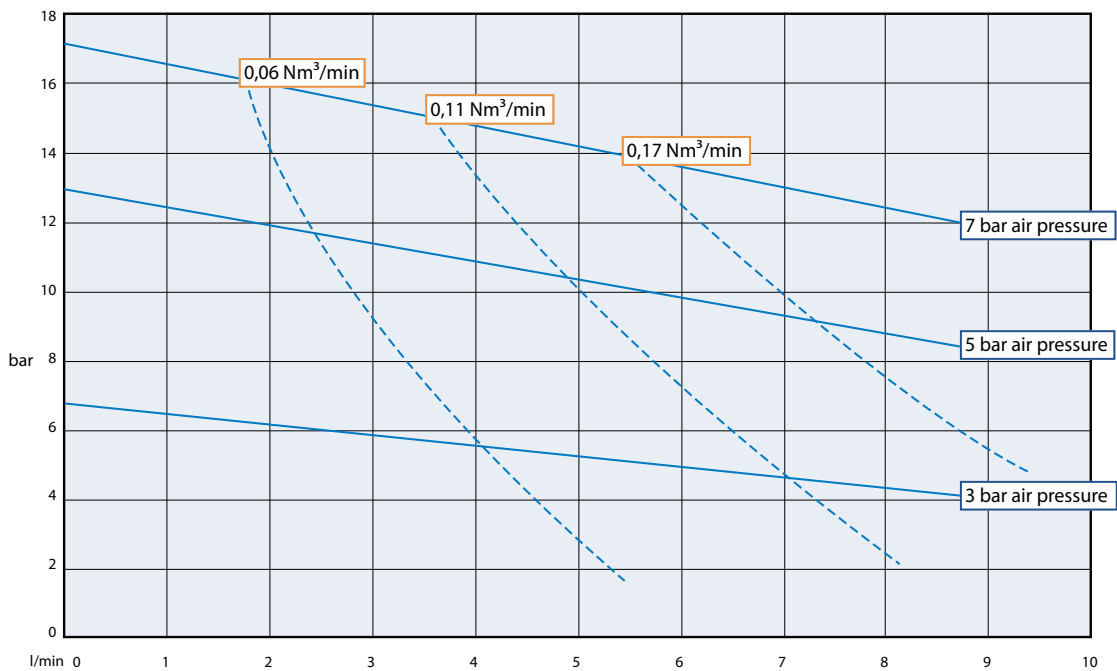

Verderair VA-H25 SP

VA-H25 SP

Air consumption