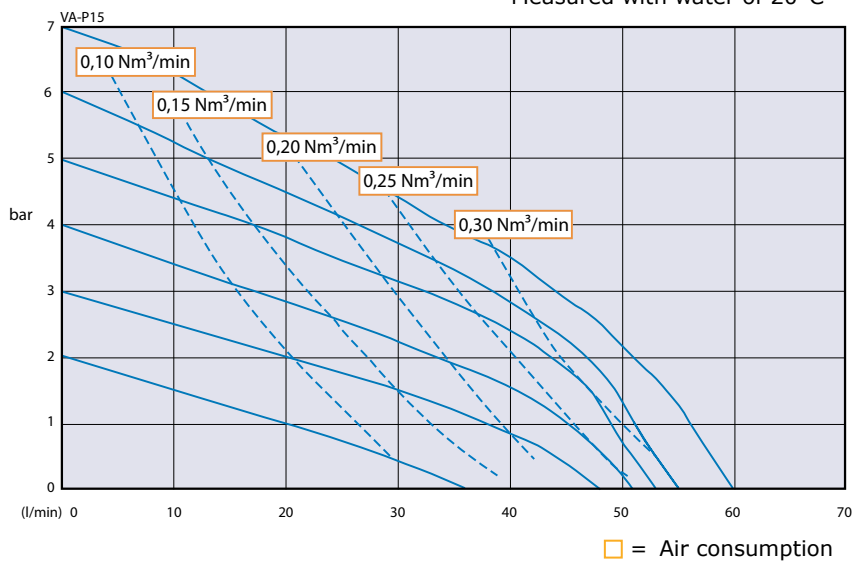

Measured with water of 20°C