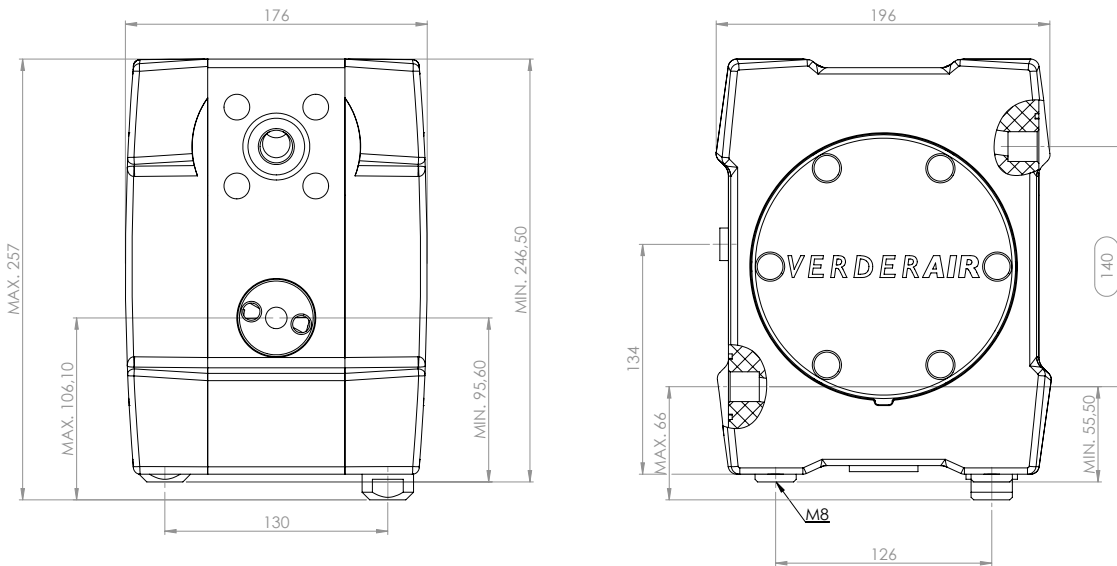

Verderair VA-P15

VA-P15

Dimensions in millimeters